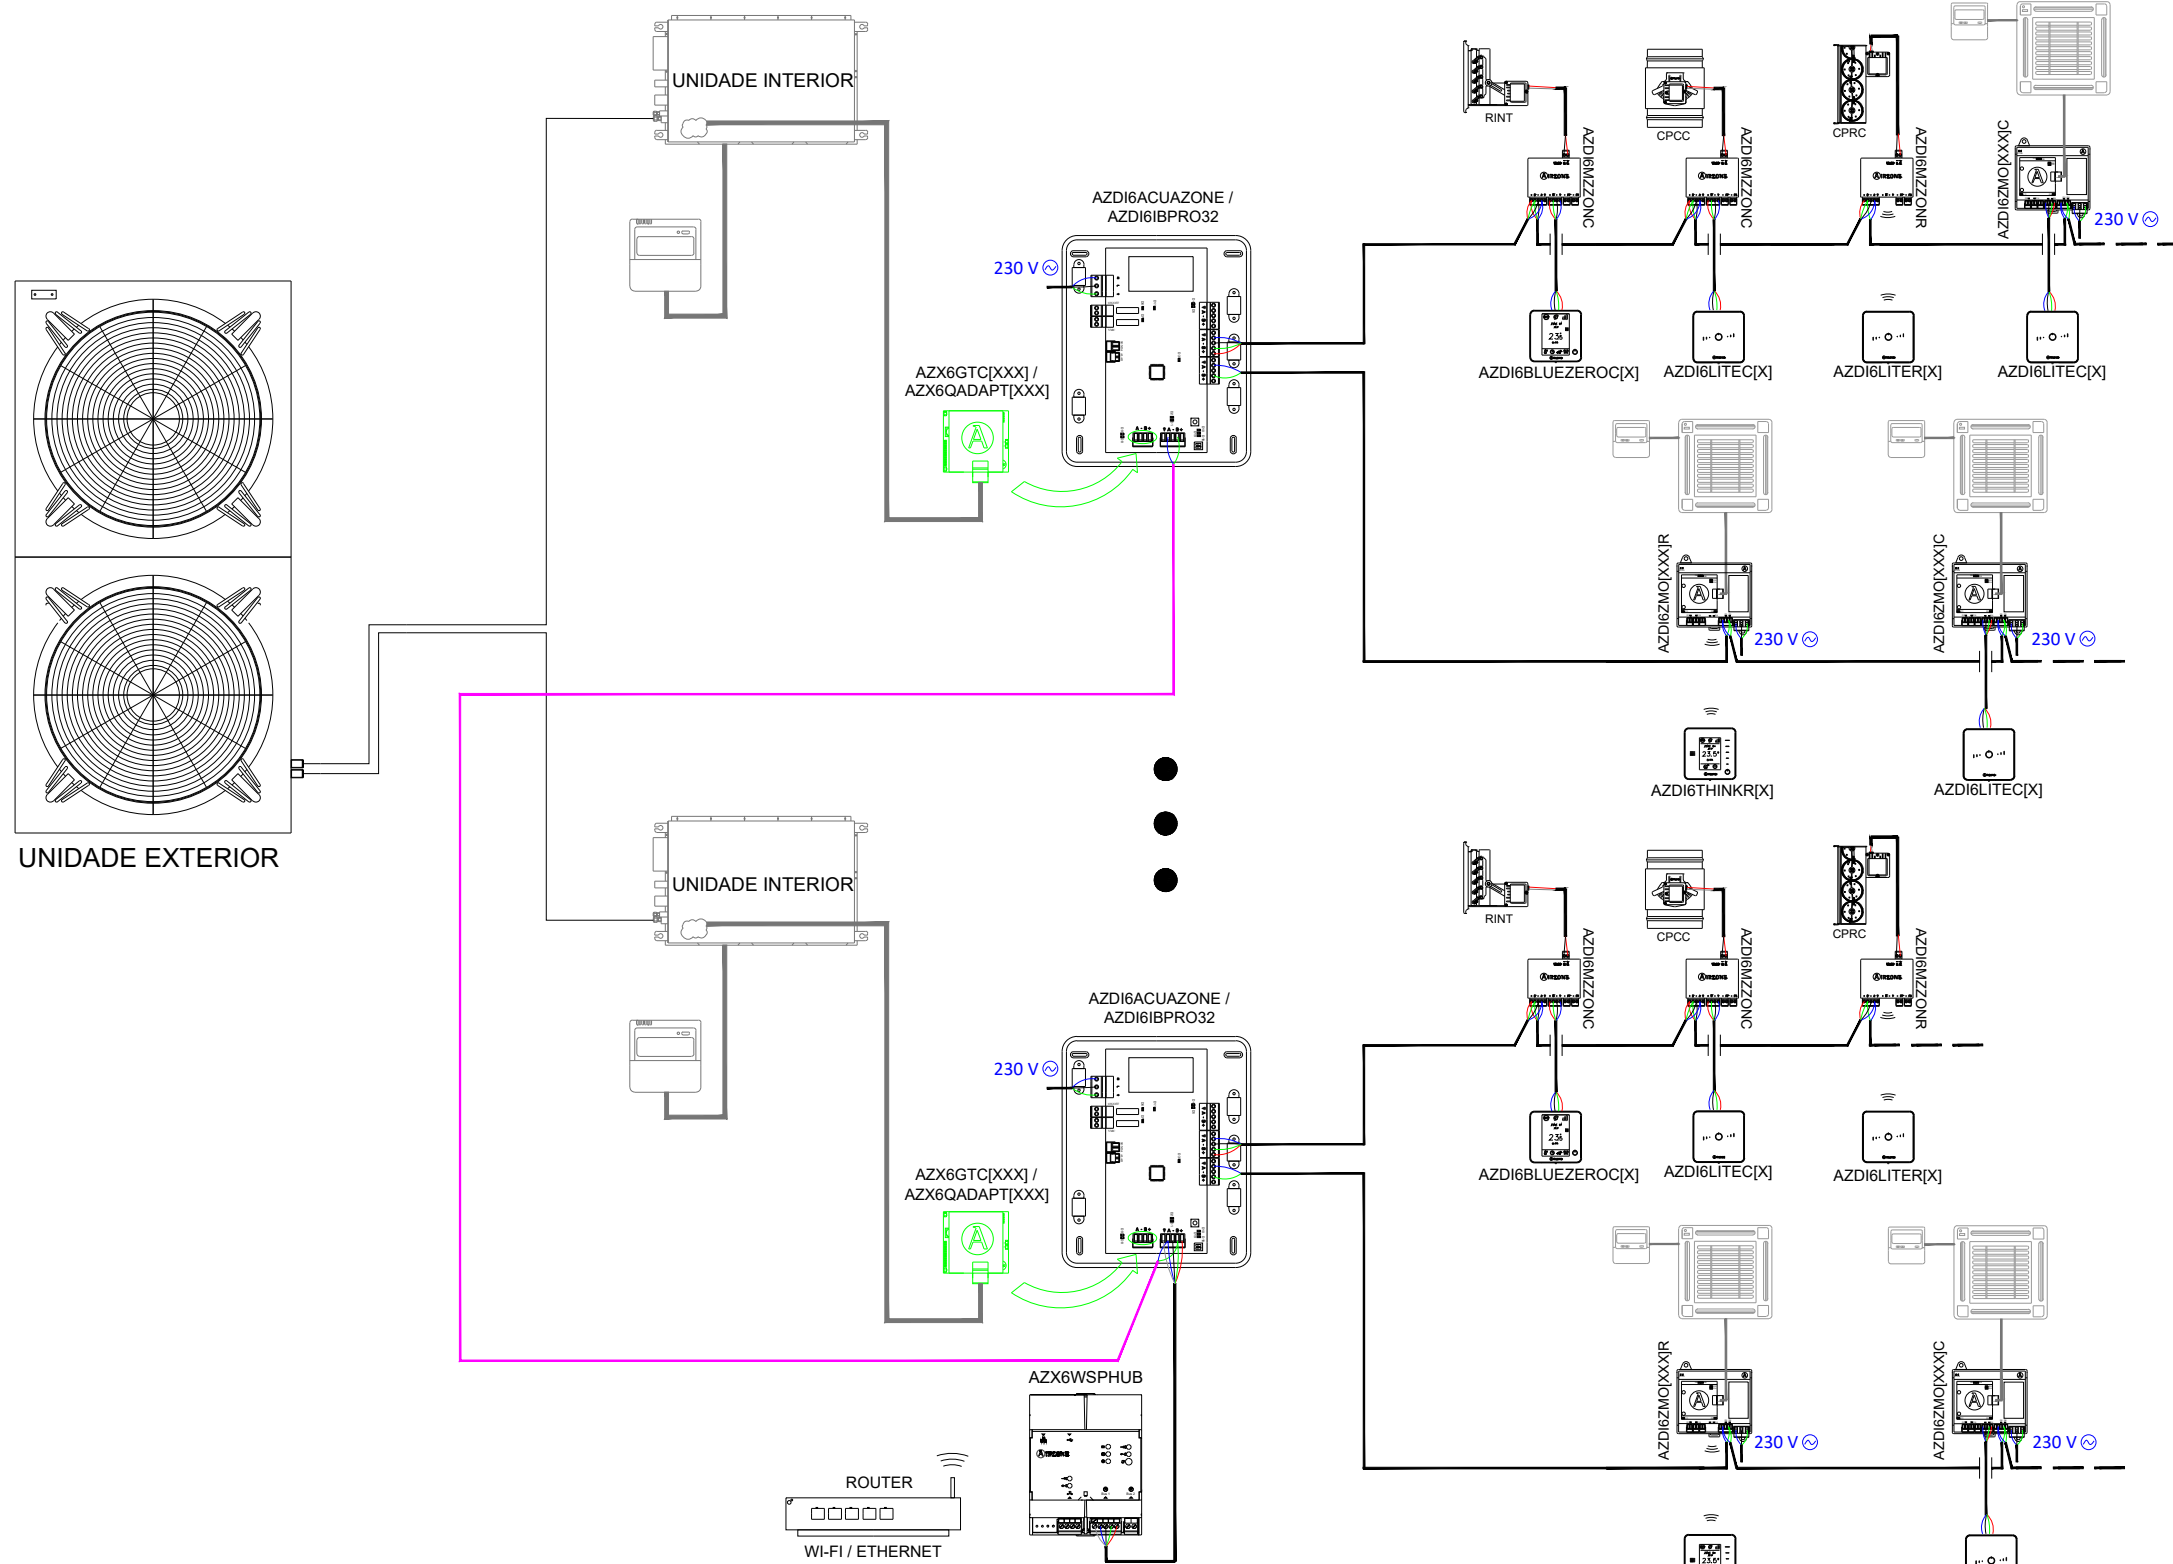

# EQUIPOS VRF DE CONDUCTOS ZONIFICADO E INDIVIDUALES HASTA 32 ZONAS

ES

AZDI6ACUAZONE	CENTRAL DE SISTEMA AIRZONE ACUAZONE
AZDI6BLUEZEROC[X]	TERMOSTATO BLUEFACE ZERO [COLOR] AIRZONE
AZDI6THINK[R][X]	TERMOSTATO [RADIO] THINK [COLOR] AIRZONE
AZDI6LITE[C/R][X]	TERMOSTATO [CABLE/RADIO] LITE [COLOR] AIRZONE
AZDI6MZZON[C/R]	MÓDULO DE ZONA MOTOR [CABLE/RADIO] AIRZONE
AZX6WSPHUB	WEBSERVER HUB AIRZONE CLOUD DUAL
AZDI6ZMO[XXX][C/R]	MÓDULO DE ZONA [CABLE/RADIO] AIRZONE UNIDAD INDIVIDUAL [MARCA]
AZX6GTC[XXX] / AZX6QADAPT[XXX]	PASARELA CONTROLADOR AIRZONE [MARCA]

UNIDADES VRF DE CONDUTAS ZONIFICADAS E INDIVIDUAIS ATÉ 32 ZONAS

AZDI6ACUAZONE	CENTRAL DO SISTEMA AIRZONE ACUAZONE
AZDI6BLUEZEROC[X]	TERMOSTATO BLUEFACE ZERO [COR] AIRZONE
AZDI6THINK[R][X]	TERMOSTATO [RADIO] THINK [COR] AIRZONE
AZDI6LITE[C/R][X]	TERMOSTATO [CABO/RADIO] LITE [COR] AIRZONE
AZDI6MZZON[C/R]	MÓDULO DE ZONA MOTOR [CABO/RADIO] AIRZONE
AZX6WSPHUB	WEBSERVER HUB AIRZONE CLOUD DUAL
AZX6GTC[XXX] / AZX6QADAPT[XXX]	GATEWAY CONTROLADOR AIRZONE [MARCA]
AZDI6ZMO[XXX][C/R]	MÓDULO UNIDADE INDIVIDUAL [CABO/RADIO] AIRZONE [MARCA]

ZONED + INDIVIDUAL VRF UNITS-UP TO 32 ZONES

AZD16ACUAZONE	AIRZONE ACUAZONE MAIN CONTROL BOARD
AZD16BLUEZEROC[X]	AIRZONE BLUEFACE ZERO [COLOUR] THERMOSTAT
AZD16THINK[R][X]	AIRZONE THINK [COLOUR] THERMOSTAT [WIRELESS]
AZD16LITE[C/R][X]	AIRZONE LITE [COLOUR] THERMOSTAT [WIRED/WIRELESS]
AZD16MZZON[C/R]	AIRZONE ACTUATOR ZONE MODULE [WIRED/WIRELESS]
AZX6WSPHUB	WEBSERVER HUB AIRZONE CLOUD DUAL
AZX6GTC[XXX] / AZX6QADAPT[XXX]	AIRZONE [MANUFACTURER] CONTROLLER GATEWAY
AZD16ZMO[XXX][C/R]	AIRZONE [MANUFACTURER] INDIVIDUAL UNIT MODULE [WIRED/WIRELESS]