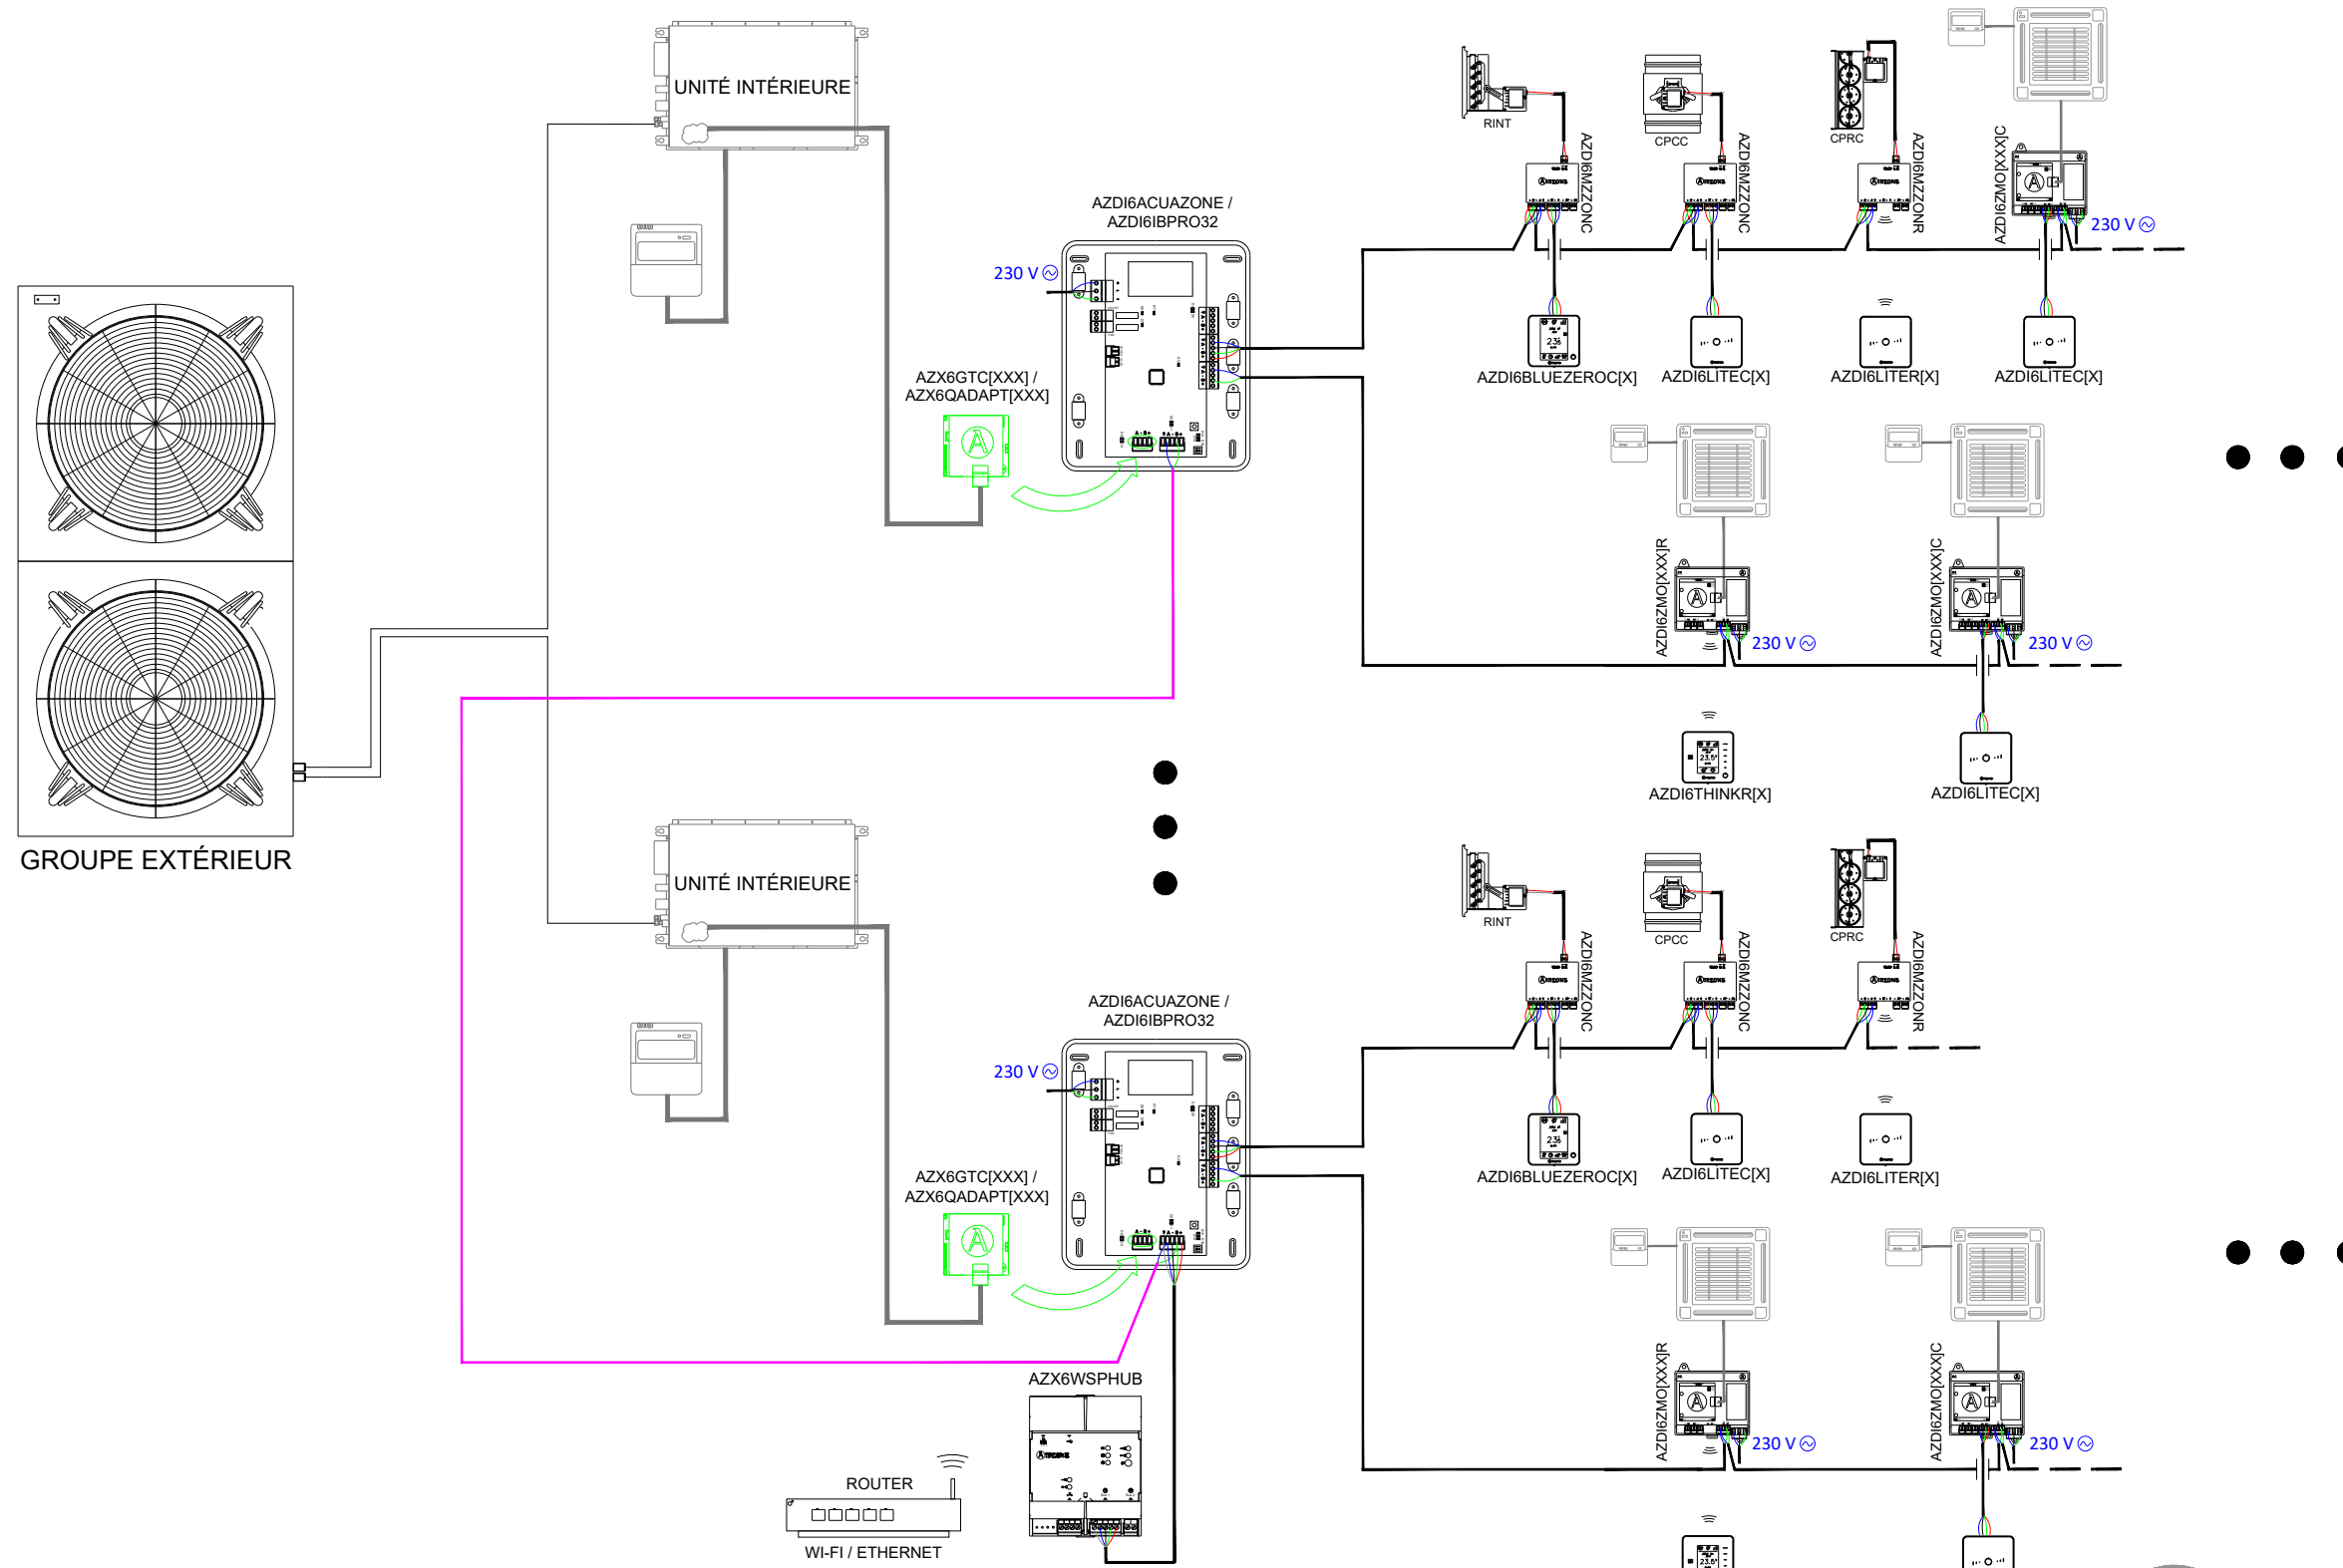

UNIDADES VRF DE CONDUTAS ZONIFICADAS E INDIVIDUAIS ATÉ 32 ZONAS

AZDI6ACUAZONE	CENTRAL DO SISTEMA AIRZONE ACUAZONE
AZDI6BLUEZEROC[X]	TERMOSTATO BLUEFACE ZERO [COR] AIRZONE
AZDI6THINK[R][X]	TERMOSTATO [RADIO] THINK [COR] AIRZONE
AZDI6LITE[C/R][X]	TERMOSTATO [CABO/RADIO] LITE [COR] AIRZONE
AZDI6MZZON[C/R]	MÓDULO DE ZONA MOTOR [CABO/RADIO] AIRZONE
AZX6WSPHUB	WEBSERVER HUB AIRZONE CLOUD DUAL
AZX6GTC[XXX] / AZX6QADAPT[XXX]	GATEWAY CONTROLADOR AIRZONE [MARCA]
AZDI6ZMO[XXX][C/R]	MÓDULO UNIDADE INDIVIDUAL [CABO/RADIO] AIRZONE [MARCA]

ZONED + INDIVIDUAL VRF UNITS-UP TO 32 ZONES

AZD16ACUAZONE	AIRZONE ACUAZONE MAIN CONTROL BOARD
AZD16BLUEZEROC[X]	AIRZONE BLUEFACE ZERO [COLOUR] THERMOSTAT
AZD16THINK[R][X]	AIRZONE THINK [COLOUR] THERMOSTAT [WIRELESS]
AZD16LITE[C/R][X]	AIRZONE LITE [COLOUR] THERMOSTAT [WIRED/WIRELESS]
AZD16MZZON[C/R]	AIRZONE ACTUATOR ZONE MODULE [WIRED/WIRELESS]
AZX6WSPHUB	WEBSERVER HUB AIRZONE CLOUD DUAL
AZX6GTC[XXX] / AZX6QADAPT[XXX]	AIRZONE [MANUFACTURER] CONTROLLER GATEWAY
AZD16ZMO[XXX][C/R]	AIRZONE [MANUFACTURER] INDIVIDUAL UNIT MODULE [WIRED/WIRELESS]

# UNITÉ GAINABLE DRV AVEC RÉGULATION MULTIZONE ET CONTRÔLE D'UNITÉS INDIVIDUELLES JUSQU'À 32 ZONES (INNOBUS PRO 32)

FR

AZDI6IBPRO32	PLATINE CENTRALE AIRZONE DU SYSTÈME INNOBUS PRO32
AZDI6BLUEZEROC[X]	THERMOSTAT [COLEUR] AIRZONE BLUEFACE ZERO
AZDI6THINK[R][X]	THERMOSTAT [COLEUR] AIRZONE THINK [RADIO]
AZDI6LITE[C/R][X]	THERMOSTAT [COLEUR] AIRZONE LITE [FILAIRE/RADIO]
AZDI6MZZON[C/R]	MODULE LOCAL AIRZONE [FILAIRE/RADIO]
AZX6WSPHUB	WEBSERVER HUB AIRZONE CLOUD DUAL
AZX6GTC[XXX] / AZX6QADAPT[XXX]	PASSERELLE CONTROLEUR AIRZONE [MARQUE]
AZDI6ZM[XXX][C/R]	MODULE LOCAL AIRZONE [MARQUE] UNITE INDIVIDUELLE [FILAIRE/RADIO]