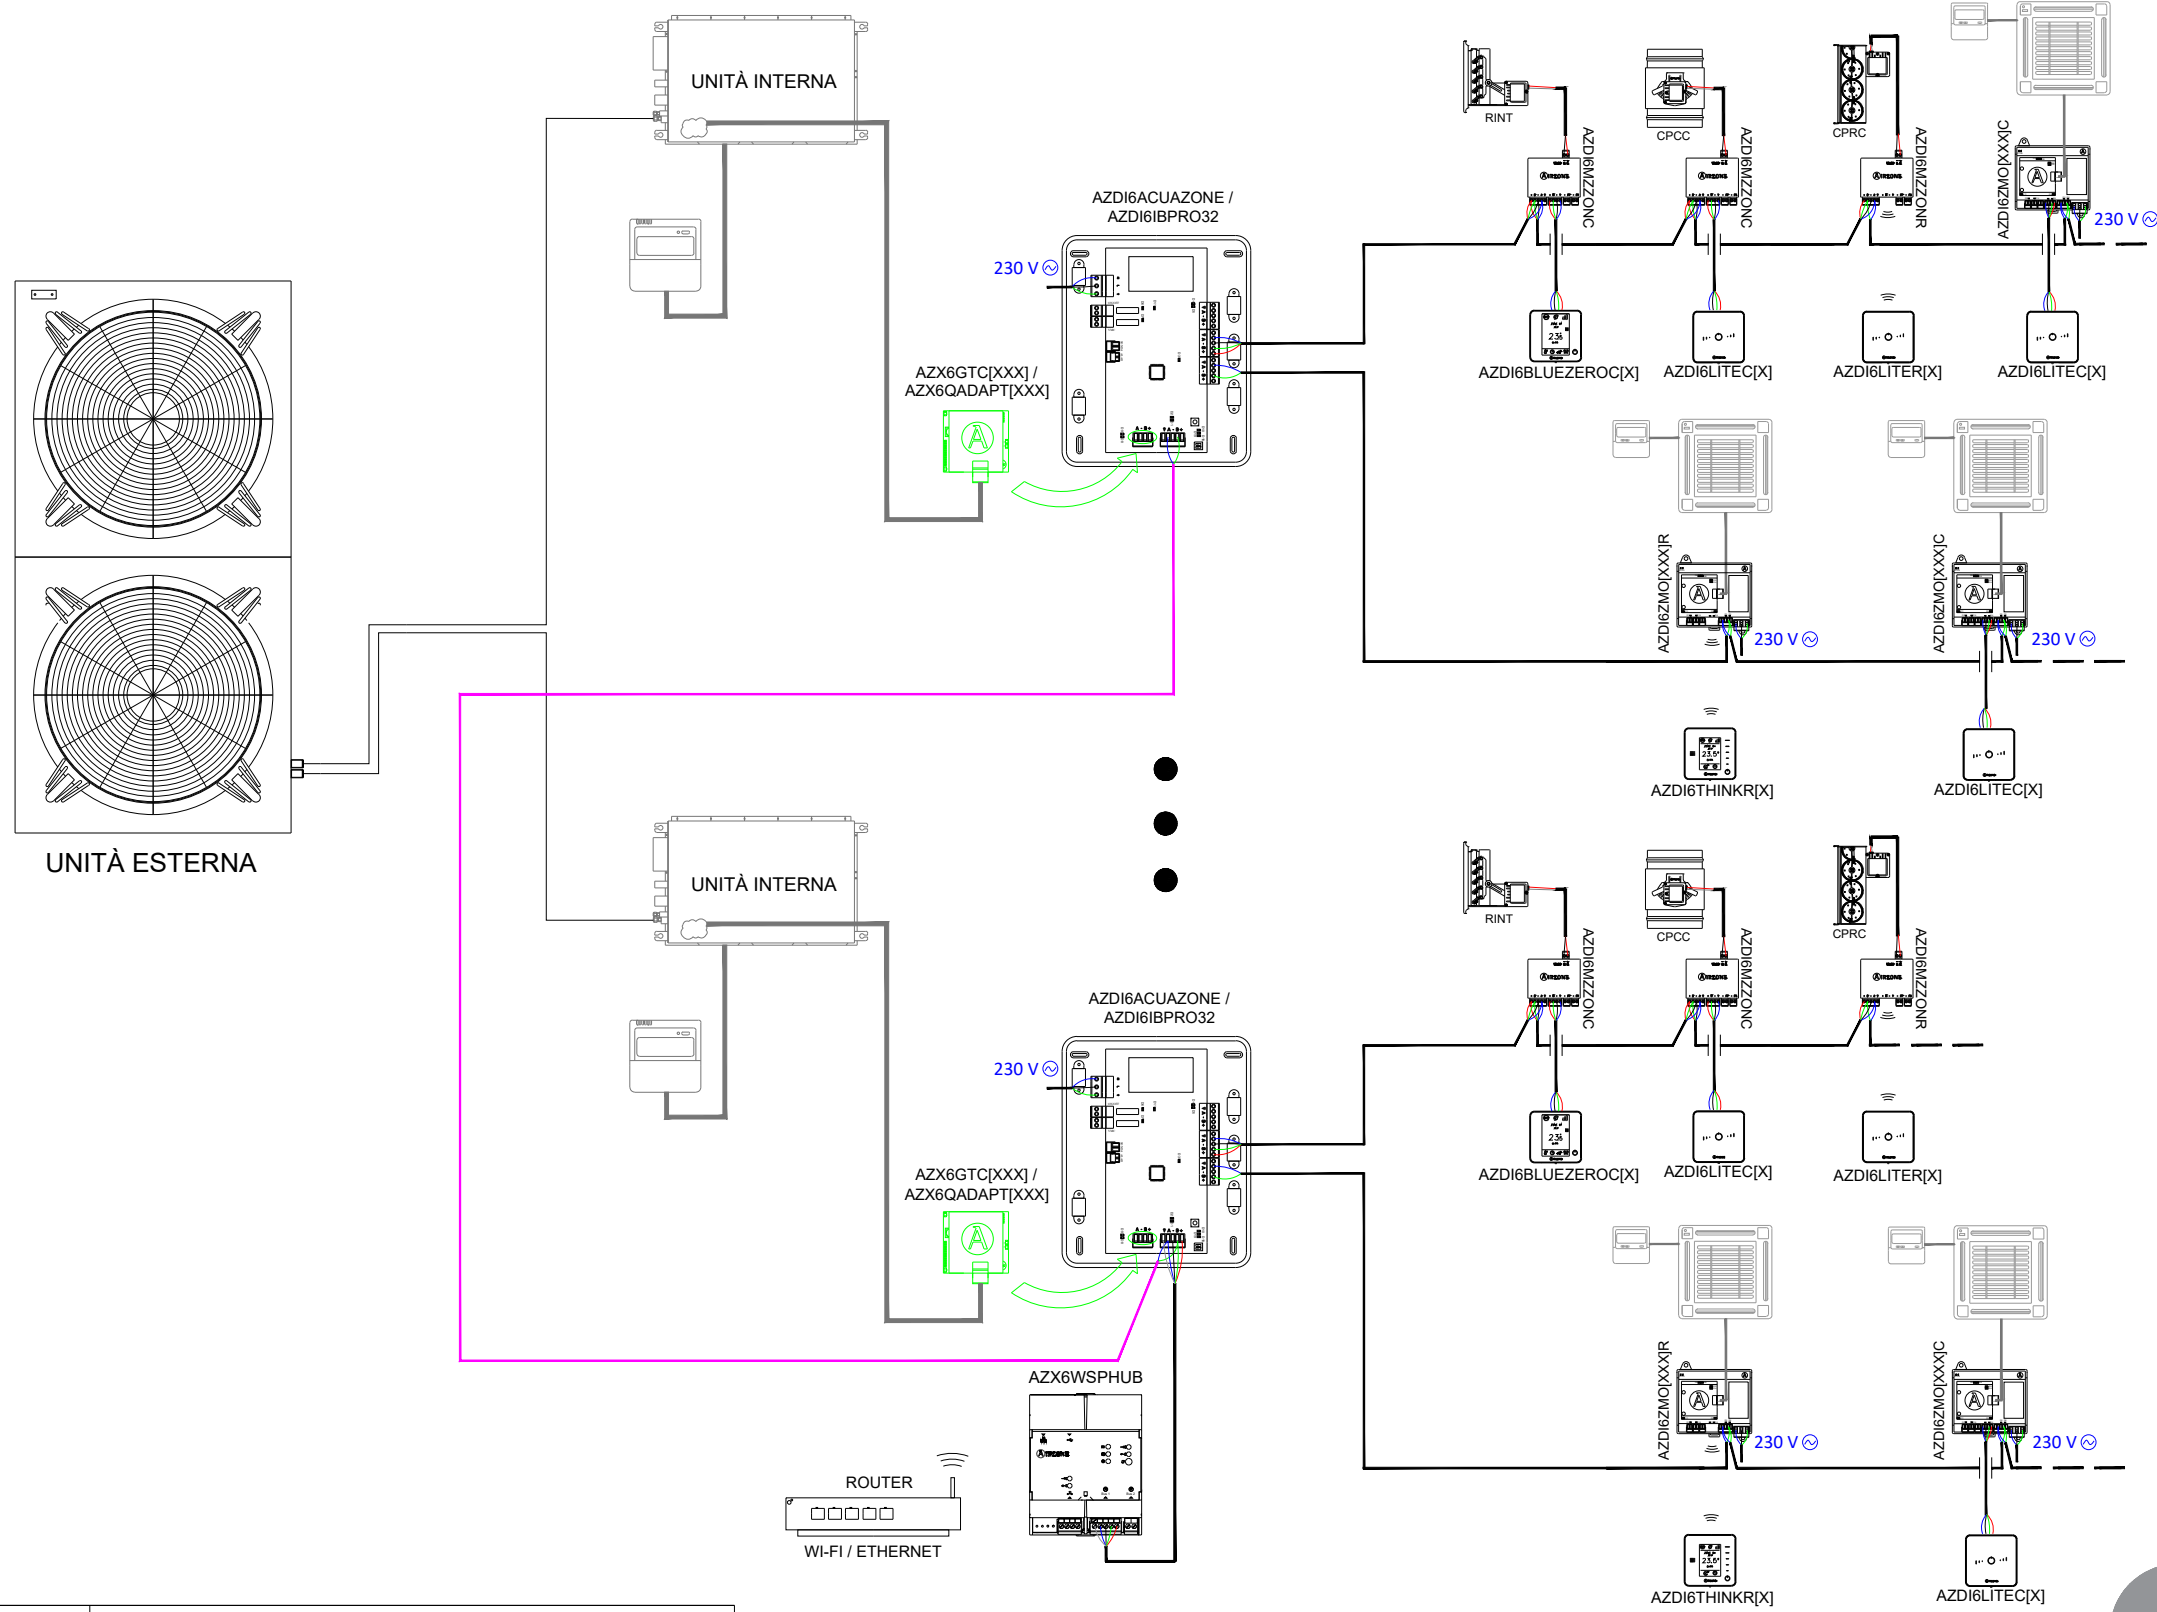

ZONED + INDIVIDUAL VRF UNITS-UP TO 32 ZONES

AZD16ACUAZONE	AIRZONE ACUAZONE MAIN CONTROL BOARD
AZD16BLUEZEROC[X]	AIRZONE BLUEFACE ZERO [COLOUR] THERMOSTAT
AZD16THINK[R][X]	AIRZONE THINK [COLOUR] THERMOSTAT [WIRELESS]
AZD16LITE[C/R][X]	AIRZONE LITE [COLOUR] THERMOSTAT [WIRED/WIRELESS]
AZD16MZZON[C/R]	AIRZONE ACTUATOR ZONE MODULE [WIRED/WIRELESS]
AZX6WSPHUB	WEBSERVER HUB AIRZONE CLOUD DUAL
AZX6GTC[XXX] / AZX6QADAPT[XXX]	AIRZONE [MANUFACTURER] CONTROLLER GATEWAY
AZD16ZMO[XXX][C/R]	AIRZONE [MANUFACTURER] INDIVIDUAL UNIT MODULE [WIRED/WIRELESS]

# UNITÉ GAINABLE DRV AVEC RÉGULATION MULTIZONE ET CONTRÔLE D'UNITÉS INDIVIDUELLES JUSQU'À 32 ZONES (INNOBUS PRO 32)

FR

AZDI6IBPRO32	PLATINE CENTRALE AIRZONE DU SYSTÈME INNOBUS PRO32
AZDI6BLUEZEROC[X]	THERMOSTAT [COLEUR] AIRZONE BLUEFACE ZERO
AZDI6THINK[R][X]	THERMOSTAT [COLEUR] AIRZONE THINK [RADIO]
AZDI6LITE[C/R][X]	THERMOSTAT [COLEUR] AIRZONE LITE [FILAIRE/RADIO]
AZDI6MZZON[C/R]	MODULE LOCAL AIRZONE [FILAIRE/RADIO]
AZX6WSPHUB	WEBSERVER HUB AIRZONE CLOUD DUAL
AZX6GTC[XXX] / AZX6QADAPT[XXX]	PASSERELLE CONTROLEUR AIRZONE [MARQUE]
AZDI6ZM[XXX][C/R]	MODULE LOCAL AIRZONE [MARQUE] UNITE INDIVIDUELLE [FILAIRE/RADIO]

# INSTALLAZIONE A VRF CON UNITÀ CANALIZZATE E INDIVIDUALI FINO A 32 ZONE

IT

AZDI6ACUAZONE	SCHEDA CENTRALE AIRZONE ACUAZONE
AZDI6BLUEZEROC[X]	TERMOSTATO [COLORE] AIRZONE BLUEFACE ZERO
AZDI6THINK[R][X]	TERMOSTATO [RADIO] THINK [COLORE] AIRZONE
AZDI6LITE[C/R][X]	TERMOSTATO [CAVO/RADIO] LITE [COLORE] AIRZONE
AZDI6MZZON[C/R]	MODULI DI ZONA AIRZONE MOTORIZZAZIONE [CAVO/RADIO]
AZX6WSPHUB	WEBSERVER HUB AIRZONE CLOUD DUAL
AZX6GTC[XXX] / AZX6QADAPT[XXX]	INTERFACCIA DI CONTROLLO AIRZONE [MARCHIO]
AZDI6ZMO[XXX][C/R]	MODULO DI ZONA AIRZONE U.I. SINGOLA [MARCHIO] [CAVO/RADIO]