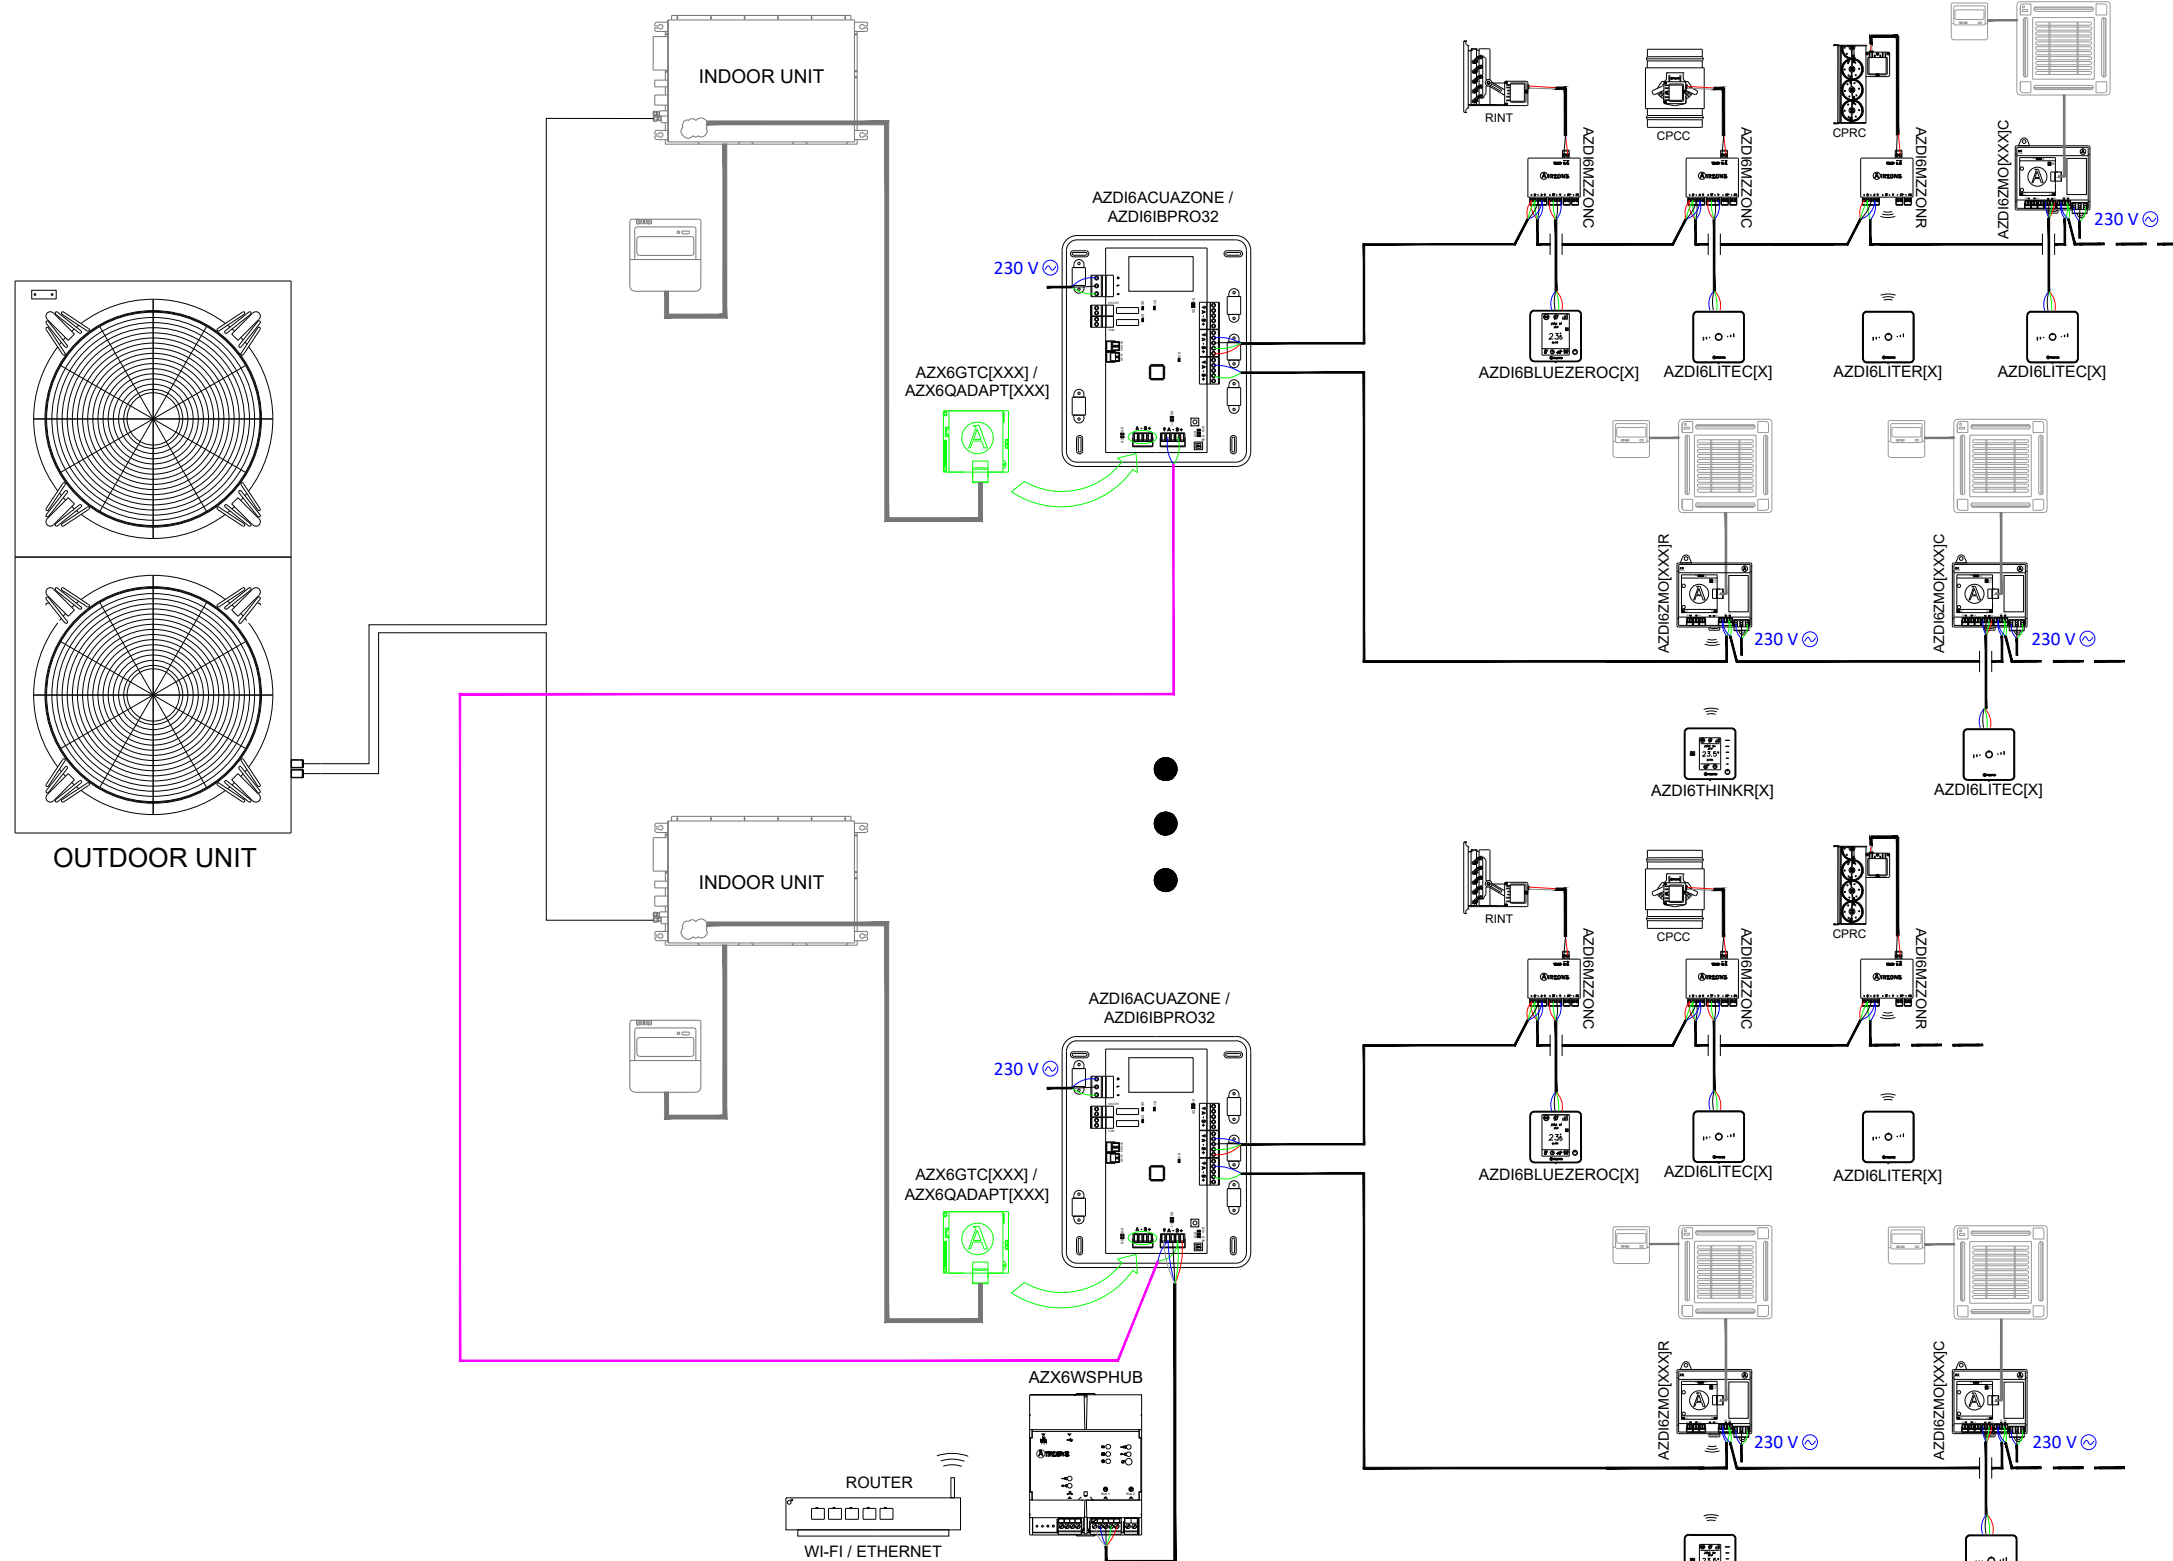

# EQUIPOS VRF DE CONDUCTOS ZONIFICADO E INDIVIDUALES HASTA 32 ZONAS

ES

AZDI6ACUAZONE	CENTRAL DE SISTEMA AIRZONE ACUAZONE
AZDI6BLUEZEROC[X]	TERMOSTATO BLUEFACE ZERO [COLOR] AIRZONE
AZDI6THINK[R][X]	TERMOSTATO [RADIO] THINK [COLOR] AIRZONE
AZDI6LITE[C/R][X]	TERMOSTATO [CABLE/RADIO] LITE [COLOR] AIRZONE
AZDI6MZZON[C/R]	MÓDULO DE ZONA MOTOR [CABLE/RADIO] AIRZONE
AZX6WSPHUB	WEBSERVER HUB AIRZONE CLOUD DUAL
AZDI6ZMO[XXX][C/R]	MÓDULO DE ZONA [CABLE/RADIO] AIRZONE UNIDAD INDIVIDUAL [MARCA]
AZX6GTC[XXX] / AZX6QADAPT[XXX]	PASARELA CONTROLADOR AIRZONE [MARCA]

UNIDADES VRF DE CONDUTAS ZONIFICADAS E INDIVIDUAIS ATÉ 32 ZONAS

AZDI6ACUAZONE	CENTRAL DO SISTEMA AIRZONE ACUAZONE
AZDI6BLUEZEROC[X]	TERMOSTATO BLUEFACE ZERO [COR] AIRZONE
AZDI6THINK[R][X]	TERMOSTATO [RADIO] THINK [COR] AIRZONE
AZDI6LITE[C/R][X]	TERMOSTATO [CABO/RADIO] LITE [COR] AIRZONE
AZDI6MZZON[C/R]	MÓDULO DE ZONA MOTOR [CABO/RADIO] AIRZONE
AZX6WSPHUB	WEBSERVER HUB AIRZONE CLOUD DUAL
AZX6GTC[XXX] / AZX6QADAPT[XXX]	GATEWAY CONTROLADOR AIRZONE [MARCA]
AZDI6ZMO[XXX][C/R]	MÓDULO UNIDADE INDIVIDUAL [CABO/RADIO] AIRZONE [MARCA]

ZONED + INDIVIDUAL VRF UNITS-UP TO 32 ZONES

AZD16ACUAZONE	AIRZONE ACUAZONE MAIN CONTROL BOARD
AZD16BLUEZEROC[X]	AIRZONE BLUEFACE ZERO [COLOUR] THERMOSTAT
AZD16THINK[R][X]	AIRZONE THINK [COLOUR] THERMOSTAT [WIRELESS]
AZD16LITE[C/R][X]	AIRZONE LITE [COLOUR] THERMOSTAT [WIRED/WIRELESS]
AZD16MZZON[C/R]	AIRZONE ACTUATOR ZONE MODULE [WIRED/WIRELESS]
AZX6WSPHUB	WEBSERVER HUB AIRZONE CLOUD DUAL
AZX6GTC[XXX] / AZX6QADAPT[XXX]	AIRZONE [MANUFACTURER] CONTROLLER GATEWAY
AZD16ZMO[XXX][C/R]	AIRZONE [MANUFACTURER] INDIVIDUAL UNIT MODULE [WIRED/WIRELESS]