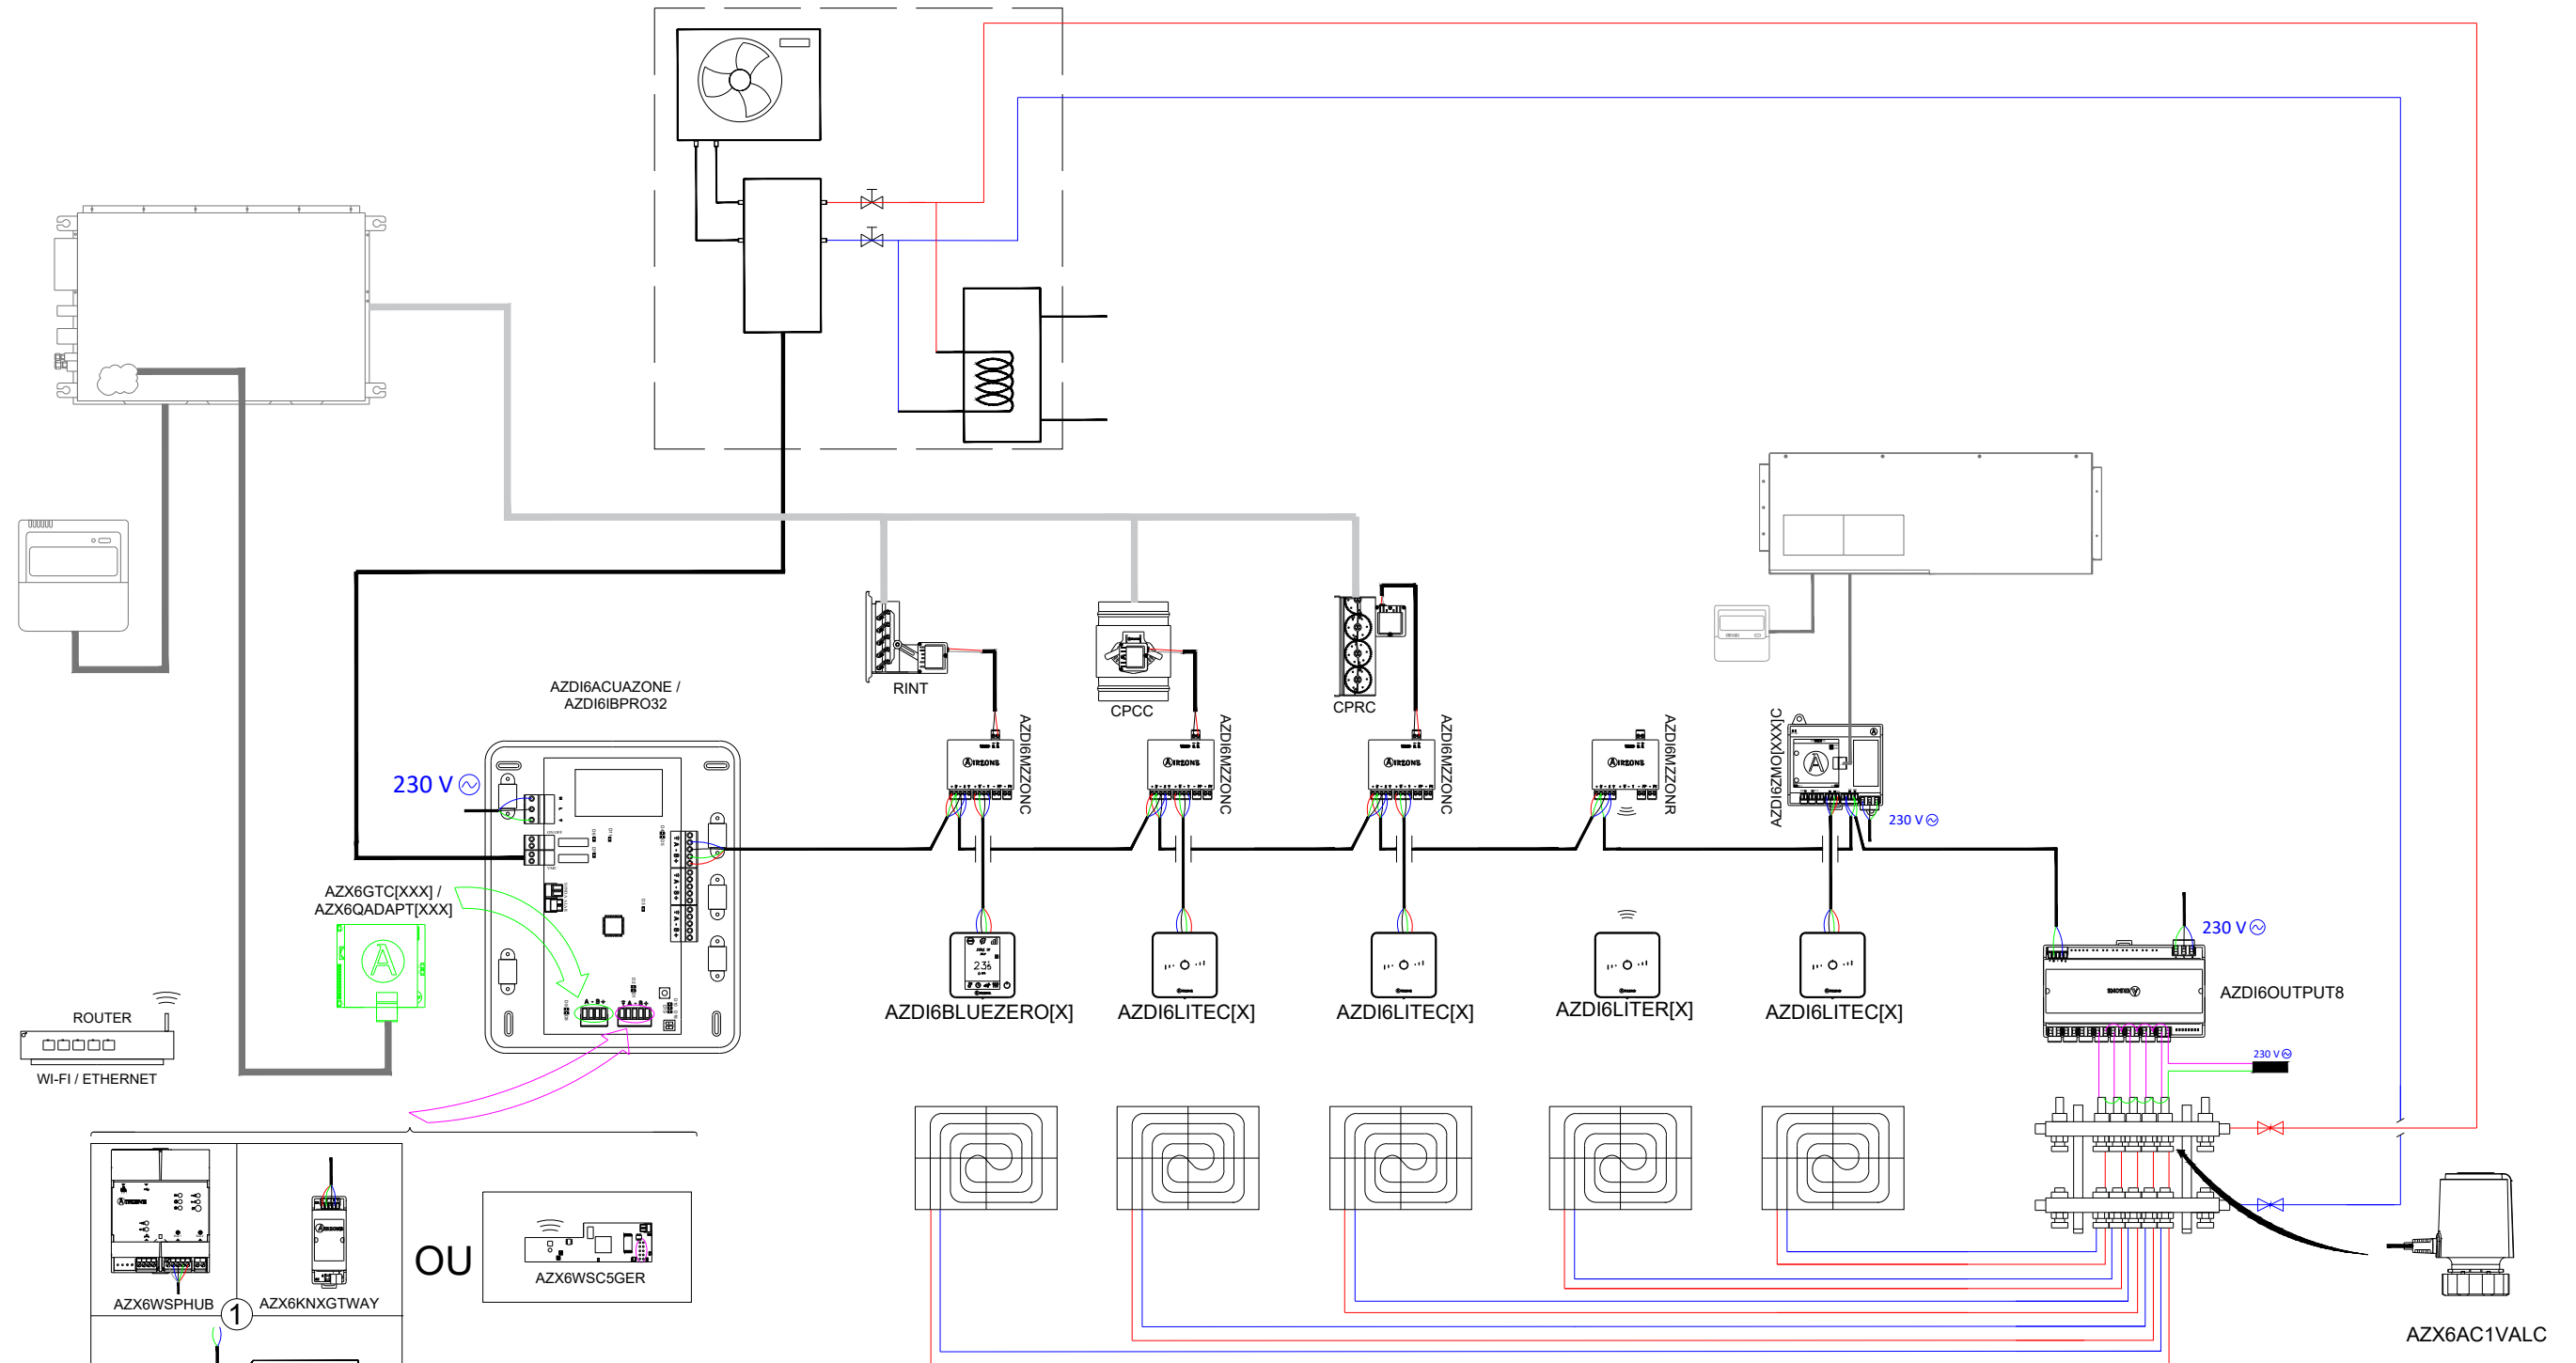

ZONED + INDIVIDUAL (DUCTED) INVERTER UNIT WITH RADIANT HEATING-UP TO 32 ZONES

EN

OR

AZDI6ACUAZONE	AIRZONE ACUAZONE MAIN CONTROL BOARD
AZDI6BLUEZEROC[X]	AIRZONE BLUEFACE ZERO [COLOUR] THERMOSTAT
AZDI6THINK[R][X]	AIRZONE THINK [COLOUR] THERMOSTAT [WIRELESS]
AZDI6LITE[C/R][X]	AIRZONE LITE [COLOUR] THERMOSTAT [WIRED/WIRELESS]
AZDI6MZZON[C/R]	AIRZONE ACTUATOR ZONE MODULE [WIRED/WIRELESS]
AZX6KNXGTWAY	KNX-AIRZONE INTEGRATION GATEWAY
AZX6WSPHUB	WEBSERVER HUB AIRZONE CLOUD DUAL
AZX6WSC5GER	WEBSERVER AIRZONE CLOUD WIFI DUAL
AZX6GTC[XXX] / AZX6QADAPT[XXX]	AIRZONE [MANUFACTURER] CONTROLLER GATEWAY
AZDI6ZMO[XXX][C/R]	AIRZONE [MANUFACTURER] INDIVIDUAL UNIT MODULE [WIRED/WIRELESS]
AZDI6OUTPUT8	AIRZONE CONTROL MODULE OF RADIANT ELEMENTS
AZX6AC1VALC	AIRZONE WIRED THERMOSTATIC VALVE ACTUATOR VALC

PLAN WIRING DIAGRAM

PLAN 2/2

DEVELOPER : PROJECT DEPARTMENT AIRZONE

DATE : 2023

FILE : ZONED + INDIVIDUAL (DUCTED) INVERTER UNIT WITH RADIANT HEATING-UP TO 32 ZONES

CONTACT: projects@airzonecontrol.com Teléfono: 900 400 445 www.airzonecontrol.com

UNITÉ GAINABLE INVERTER AVEC RÉGULATION MULTIZONE ET CONTRÔLE D'UNITÉS INDIVIDUELLES AVEC ÉLÉMENTS RAYONNANTS (CHAUD-FROID) JUSQU'À 32 ZONES (INNOBUS PRO 32)

FR

OU

AZDI6IBPRO32	PLATINE CENTRALE AIRZONE DU SYSTÈME INNOBUS PRO32
AZDI6BLUEZEROC[X]	THERMOSTAT [COLEUR] AIRZONE BLUEFACE ZERO
AZDI6THINK[R][X]	THERMOSTAT [COLEUR] AIRZONE THINK [RADIO]
AZDI6LITE[C/R][X]	THERMOSTAT [COLEUR] AIRZONE LITE [FILAIRE/RADIO]
AZDI6MZZON[C/R]	MODULE LOCAL AIRZONE [FILAIRE/RADIO]
AZX6KNXGTWAY	PASSERELLE D'INTEGRATION KNX-AIRZONE
AZX6WSPHUB	WEBSERVER HUB AIRZONE CLOUD DUAL
AZX6WSC5GER	WEBSERVER AIRZONE CLOUD WIFI DUAL
AZX6GTC[XXX] / AZX6QADAPT[XXX]	PASSERELLE CONTROLEUR AIRZONE [MARQUE]
AZDI6ZMO[XXX][C/R]	MODULE LOCAL AIRZONE [MARQUE] UNITE INDIVIDUELLE [FILAIRE/RADIO]
AZDI6OUTPUT8	MODULE DE CONTRÔLE AIRZONE D'ÉLÉMENTS RAYONNANTS
AZX6AC1VALC	MOTEUR ÉLECTROTHERMIQUE FILAIRE AIRZONE VALC