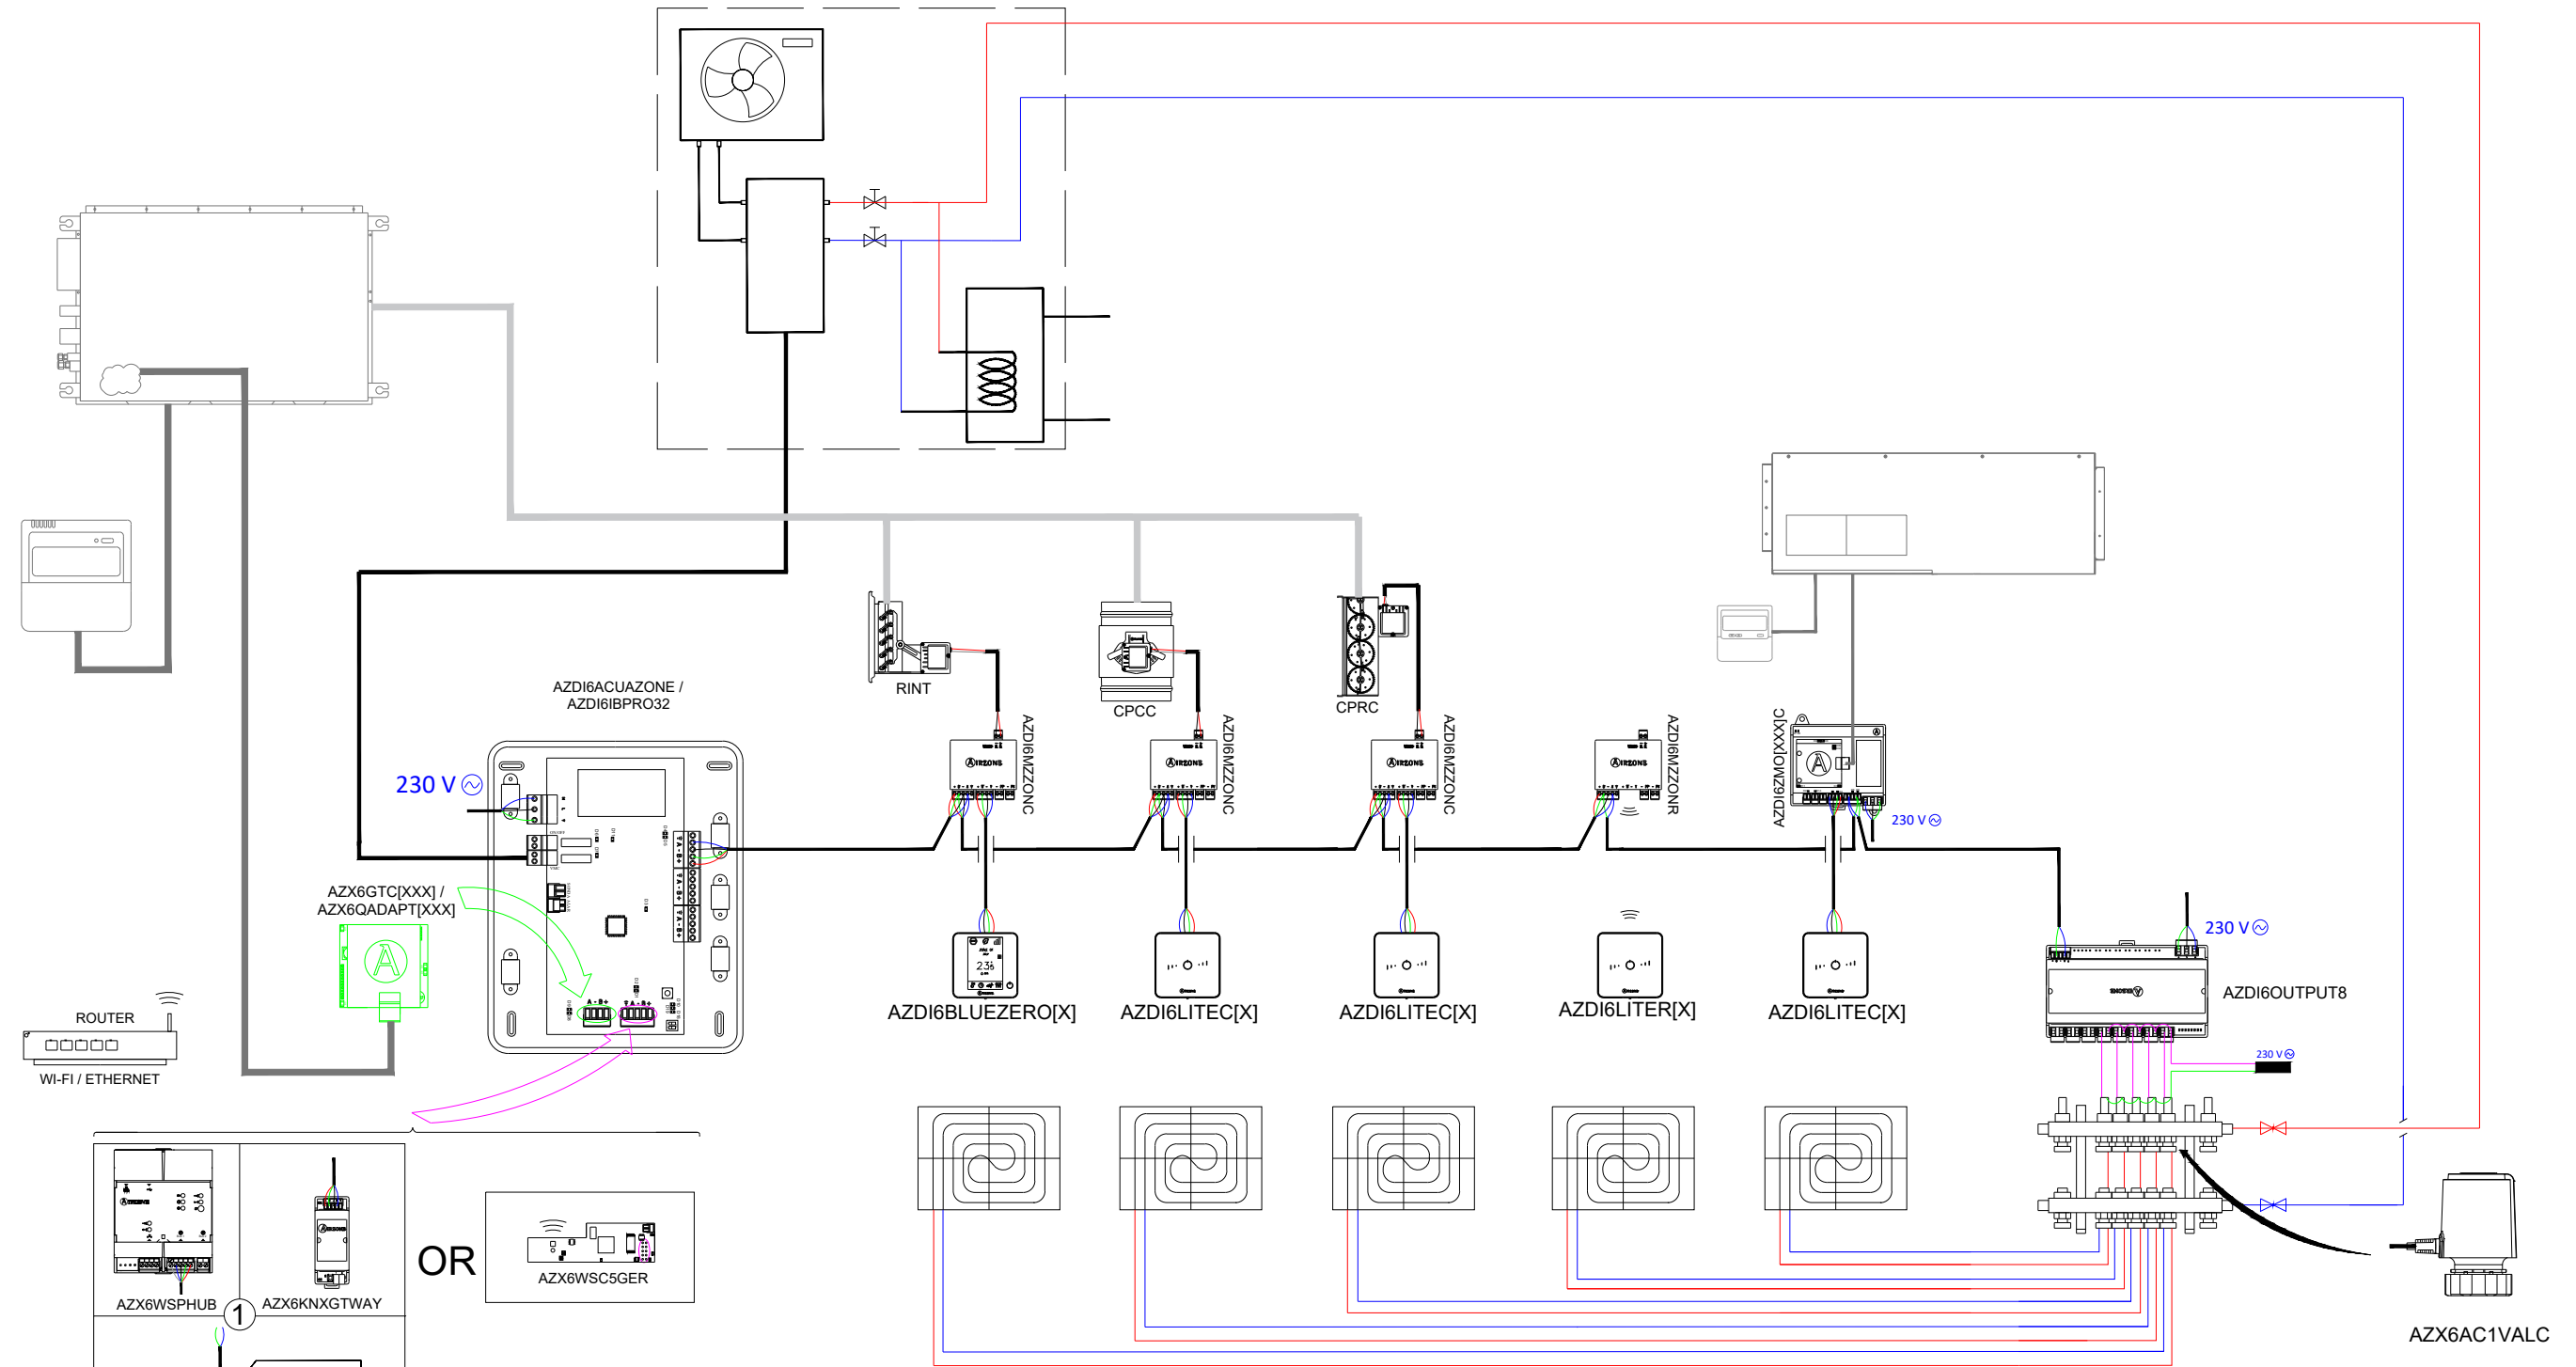

UNIDADE INVERTER DE CONDUTAS ZONIFICADA E INDIVIDUAL COM ELEMENTO RADIANTE ATÉ 32 ZONAS

PT

OU

AZDI6ACUAZONE	CENTRAL DO SISTEMA AIRZONE ACUAZONE
AZDI6BLUEZEROC[X]	TERMOSTATO BLUEFACE ZERO [COR] AIRZONE
AZDI6THINK[R][X]	TERMOSTATO [RADIO] THINK [COR] AIRZONE
AZDI6LITE[C/R][X]	TERMOSTATO [CABO/RADIO] LITE [COR] AIRZONE
AZDI6MZZON[C/R]	MÓDULO DE ZONA MOTOR [CABO/RADIO] AIRZONE
AZX6KNXGTWAY	GATEWAY DE INTEGRAÇÃO KNX-AIRZONE
AZX6WSPHUB	WEBSERVER HUB AIRZONE CLOUD DUAL
AZX6WSC5GER	WEBSERVER AIRZONE CLOUD WIFI DUAL
AZX6GTC[XXX] / AZX6QADAPT[XXX]	GATEWAY CONTROLADOR AIRZONE [MARCA]
AZDI6ZMO[XXX][C/R]	MÓDULO UNIDADE INDIVIDUAL [CABO/RADIO] AIRZONE [MARCA]
AZDI6OUTPUT8	MÓDULO DE CONTROLO DE ELEMENTOS RADIANTES AIRZONE
AZX6AC1VALC	CABEÇA TERMOSTÁTICA POR CABO AIRZONE VALC

PLANO ESQUEMA DE INSTALAÇÃO

PLANO 2/2

AUTOR : DEPARTAMENTO DE PROJETOS ALTRA CORPORACIÓN

DATA : 2023

TÍTULO : UNIDADE INVERTER DE CONDUTAS ZONIFICADA E INDIVIDUAL COM ELEMENTO RADIANTE ATÉ 32 ZONAS

CONTATO : info@airzone.pt Telefone : 800 500 858 www.airzone.pt

ZONED + INDIVIDUAL (DUCTED) INVERTER UNIT WITH RADIANT HEATING-UP TO 32 ZONES

EN

OR

AZDI6ACUAZONE	AIRZONE ACUAZONE MAIN CONTROL BOARD
AZDI6BLUEZEROC[X]	AIRZONE BLUEFACE ZERO [COLOUR] THERMOSTAT
AZDI6THINK[R][X]	AIRZONE THINK [COLOUR] THERMOSTAT [WIRELESS]
AZDI6LITE[C/R][X]	AIRZONE LITE [COLOUR] THERMOSTAT [WIRED/WIRELESS]
AZDI6MZZON[C/R]	AIRZONE ACTUATOR ZONE MODULE [WIRED/WIRELESS]
AZX6KNXGTWAY	KNX-AIRZONE INTEGRATION GATEWAY
AZX6WSPHUB	WEBSERVER HUB AIRZONE CLOUD DUAL
AZX6WSC5GER	WEBSERVER AIRZONE CLOUD WIFI DUAL
AZX6GTC[XXX] / AZX6QADAPT[XXX]	AIRZONE [MANUFACTURER] CONTROLLER GATEWAY
AZDI6ZMO[XXX][C/R]	AIRZONE [MANUFACTURER] INDIVIDUAL UNIT MODULE [WIRED/WIRELESS]
AZDI6OUTPUT8	AIRZONE CONTROL MODULE OF RADIANT ELEMENTS
AZX6AC1VALC	AIRZONE WIRED THERMOSTATIC VALVE ACTUATOR VALC