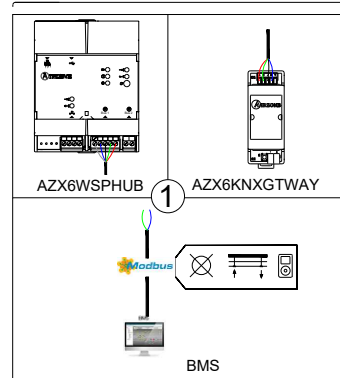

ZONED + INDIVIDUAL (DUCTED) INVERTER UNIT WITH RADIANT HEATING-UP TO 32 ZONES

EN

OR

AZDI6ACUAZONE	AIRZONE ACUAZONE MAIN CONTROL BOARD
AZDI6BLUEZEROC[X]	AIRZONE BLUEFACE ZERO [COLOUR] THERMOSTAT
AZDI6THINK[R][X]	AIRZONE THINK [COLOUR] THERMOSTAT [WIRELESS]
AZDI6LITE[C/R][X]	AIRZONE LITE [COLOUR] THERMOSTAT [WIRED/WIRELESS]
AZDI6MZZON[C/R]	AIRZONE ACTUATOR ZONE MODULE [WIRED/WIRELESS]
AZX6KNXGTWAY	KNX-AIRZONE INTEGRATION GATEWAY
AZX6WSPHUB	WEBSERVER HUB AIRZONE CLOUD DUAL
AZX6WSC5GER	WEBSERVER AIRZONE CLOUD WIFI DUAL
AZX6GTC[XXX] / AZX6QADAPT[XXX]	AIRZONE [MANUFACTURER] CONTROLLER GATEWAY
AZDI6ZMO[XXX][C/R]	AIRZONE [MANUFACTURER] INDIVIDUAL UNIT MODULE [WIRED/WIRELESS]
AZDI6OUTPUT8	AIRZONE CONTROL MODULE OF RADIANT ELEMENTS
AZX6AC1VALC	AIRZONE WIRED THERMOSTATIC VALVE ACTUATOR VALC

PLAN WIRING DIAGRAM

PLAN 2/2

DEVELOPER : PROJECT DEPARTMENT AIRZONE

DATE : 2023

FILE : ZONED + INDIVIDUAL (DUCTED) INVERTER UNIT WITH RADIANT HEATING-UP TO 32 ZONES

CONTACT: projects@airzonecontrol.com Teléfono: 900 400 445 www.airzonecontrol.com

UNITÉ GAINABLE INVERTER AVEC RÉGULATION MULTIZONE ET CONTRÔLE D'UNITÉS INDIVIDUELLES AVEC ÉLÉMENTS RAYONNANTS (CHAUD-FROID) JUSQU'À 32 ZONES (INNOBUS PRO 32)

FR

OU

AZDI6IBPRO32	PLATINE CENTRALE AIRZONE DU SYSTÈME INNOBUS PRO32
AZDI6BLUEZEROC[X]	THERMOSTAT [COLEUR] AIRZONE BLUEFACE ZERO
AZDI6THINK[R][X]	THERMOSTAT [COLEUR] AIRZONE THINK [RADIO]
AZDI6LITE[C/R][X]	THERMOSTAT [COLEUR] AIRZONE LITE [FILAIRE/RADIO]
AZDI6MZZON[C/R]	MODULE LOCAL AIRZONE [FILAIRE/RADIO]
AZX6KNXGTWAY	PASSERELLE D'INTEGRATION KNX-AIRZONE
AZX6WSPHUB	WEBSERVER HUB AIRZONE CLOUD DUAL
AZX6WSC5GER	WEBSERVER AIRZONE CLOUD WIFI DUAL
AZX6GTC[XXX] / AZX6QADAPT[XXX]	PASSERELLE CONTROLEUR AIRZONE [MARQUE]
AZDI6ZMO[XXX][C/R]	MODULE LOCAL AIRZONE [MARQUE] UNITE INDIVIDUELLE [FILAIRE/RADIO]
AZDI6OUTPUT8	MODULE DE CONTRÔLE AIRZONE D'ÉLÉMENTS RAYONNANTS
AZX6AC1VALC	MOTEUR ÉLECTROTHERMIQUE FILAIRE AIRZONE VALC