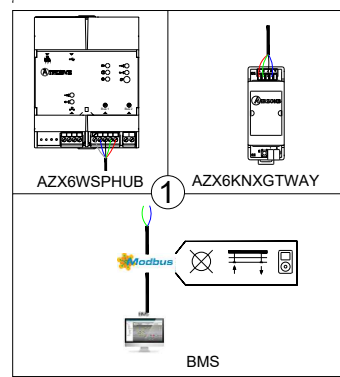

UNIDADE INVERTER DE CONDUTAS ZONIFICADA E INDIVIDUAL COM ELEMENTO RADIANTE ATÉ 32 ZONAS

PT

OU

AZDI6ACUAZONE	CENTRAL DO SISTEMA AIRZONE ACUAZONE
AZDI6BLUEZEROC[X]	TERMOSTATO BLUEFACE ZERO [COR] AIRZONE
AZDI6THINK[R][X]	TERMOSTATO [RADIO] THINK [COR] AIRZONE
AZDI6LITE[C/R][X]	TERMOSTATO [CABO/RADIO] LITE [COR] AIRZONE
AZDI6MZZON[C/R]	MÓDULO DE ZONA MOTOR [CABO/RADIO] AIRZONE
AZX6KNXGTWAY	GATEWAY DE INTEGRAÇÃO KNX-AIRZONE
AZX6WSPHUB	WEBSERVER HUB AIRZONE CLOUD DUAL
AZX6WSC5GER	WEBSERVER AIRZONE CLOUD WIFI DUAL
AZX6GTC[XXX] / AZX6QADAPT[XXX]	GATEWAY CONTROLADOR AIRZONE [MARCA]
AZDI6ZMO[XXX][C/R]	MÓDULO UNIDADE INDIVIDUAL [CABO/RADIO] AIRZONE [MARCA]
AZDI6OUTPUT8	MÓDULO DE CONTROLO DE ELEMENTOS RADIANTES AIRZONE
AZX6AC1VALC	CABEÇA TERMOSTÁTICA POR CABO AIRZONE VALC

ZONED + INDIVIDUAL (DUCTED) INVERTER UNIT WITH RADIANT HEATING-UP TO 32 ZONES

EN

OR

AZDI6ACUAZONE	AIRZONE ACUAZONE MAIN CONTROL BOARD
AZDI6BLUEZEROC[X]	AIRZONE BLUEFACE ZERO [COLOUR] THERMOSTAT
AZDI6THINK[R][X]	AIRZONE THINK [COLOUR] THERMOSTAT [WIRELESS]
AZDI6LITE[C/R][X]	AIRZONE LITE [COLOUR] THERMOSTAT [WIRED/WIRELESS]
AZDI6MZZON[C/R]	AIRZONE ACTUATOR ZONE MODULE [WIRED/WIRELESS]
AZX6KNXGTWAY	KNX-AIRZONE INTEGRATION GATEWAY
AZX6WSPHUB	WEBSERVER HUB AIRZONE CLOUD DUAL
AZX6WSC5GER	WEBSERVER AIRZONE CLOUD WIFI DUAL
AZX6GTC[XXX] / AZX6QADAPT[XXX]	AIRZONE [MANUFACTURER] CONTROLLER GATEWAY
AZDI6ZMO[XXX][C/R]	AIRZONE [MANUFACTURER] INDIVIDUAL UNIT MODULE [WIRED/WIRELESS]
AZDI6OUTPUT8	AIRZONE CONTROL MODULE OF RADIANT ELEMENTS
AZX6AC1VALC	AIRZONE WIRED THERMOSTATIC VALVE ACTUATOR VALC