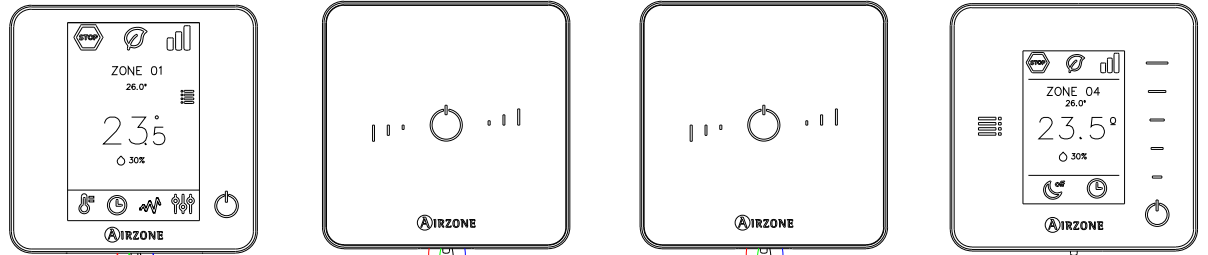

AZCE6BLUEZEROC[X] AZCE6LITEC[X] AZCE6LITEC[X] AZCE6THINKR[X]

Termostato / Thermostat

AZX6WSPHUB

AZX6GTC[XXX] / AZX6QADAPT[XXX]

AZX6AC1VALC

230 V ~

AZCE6OUTPUT8

230 V ~