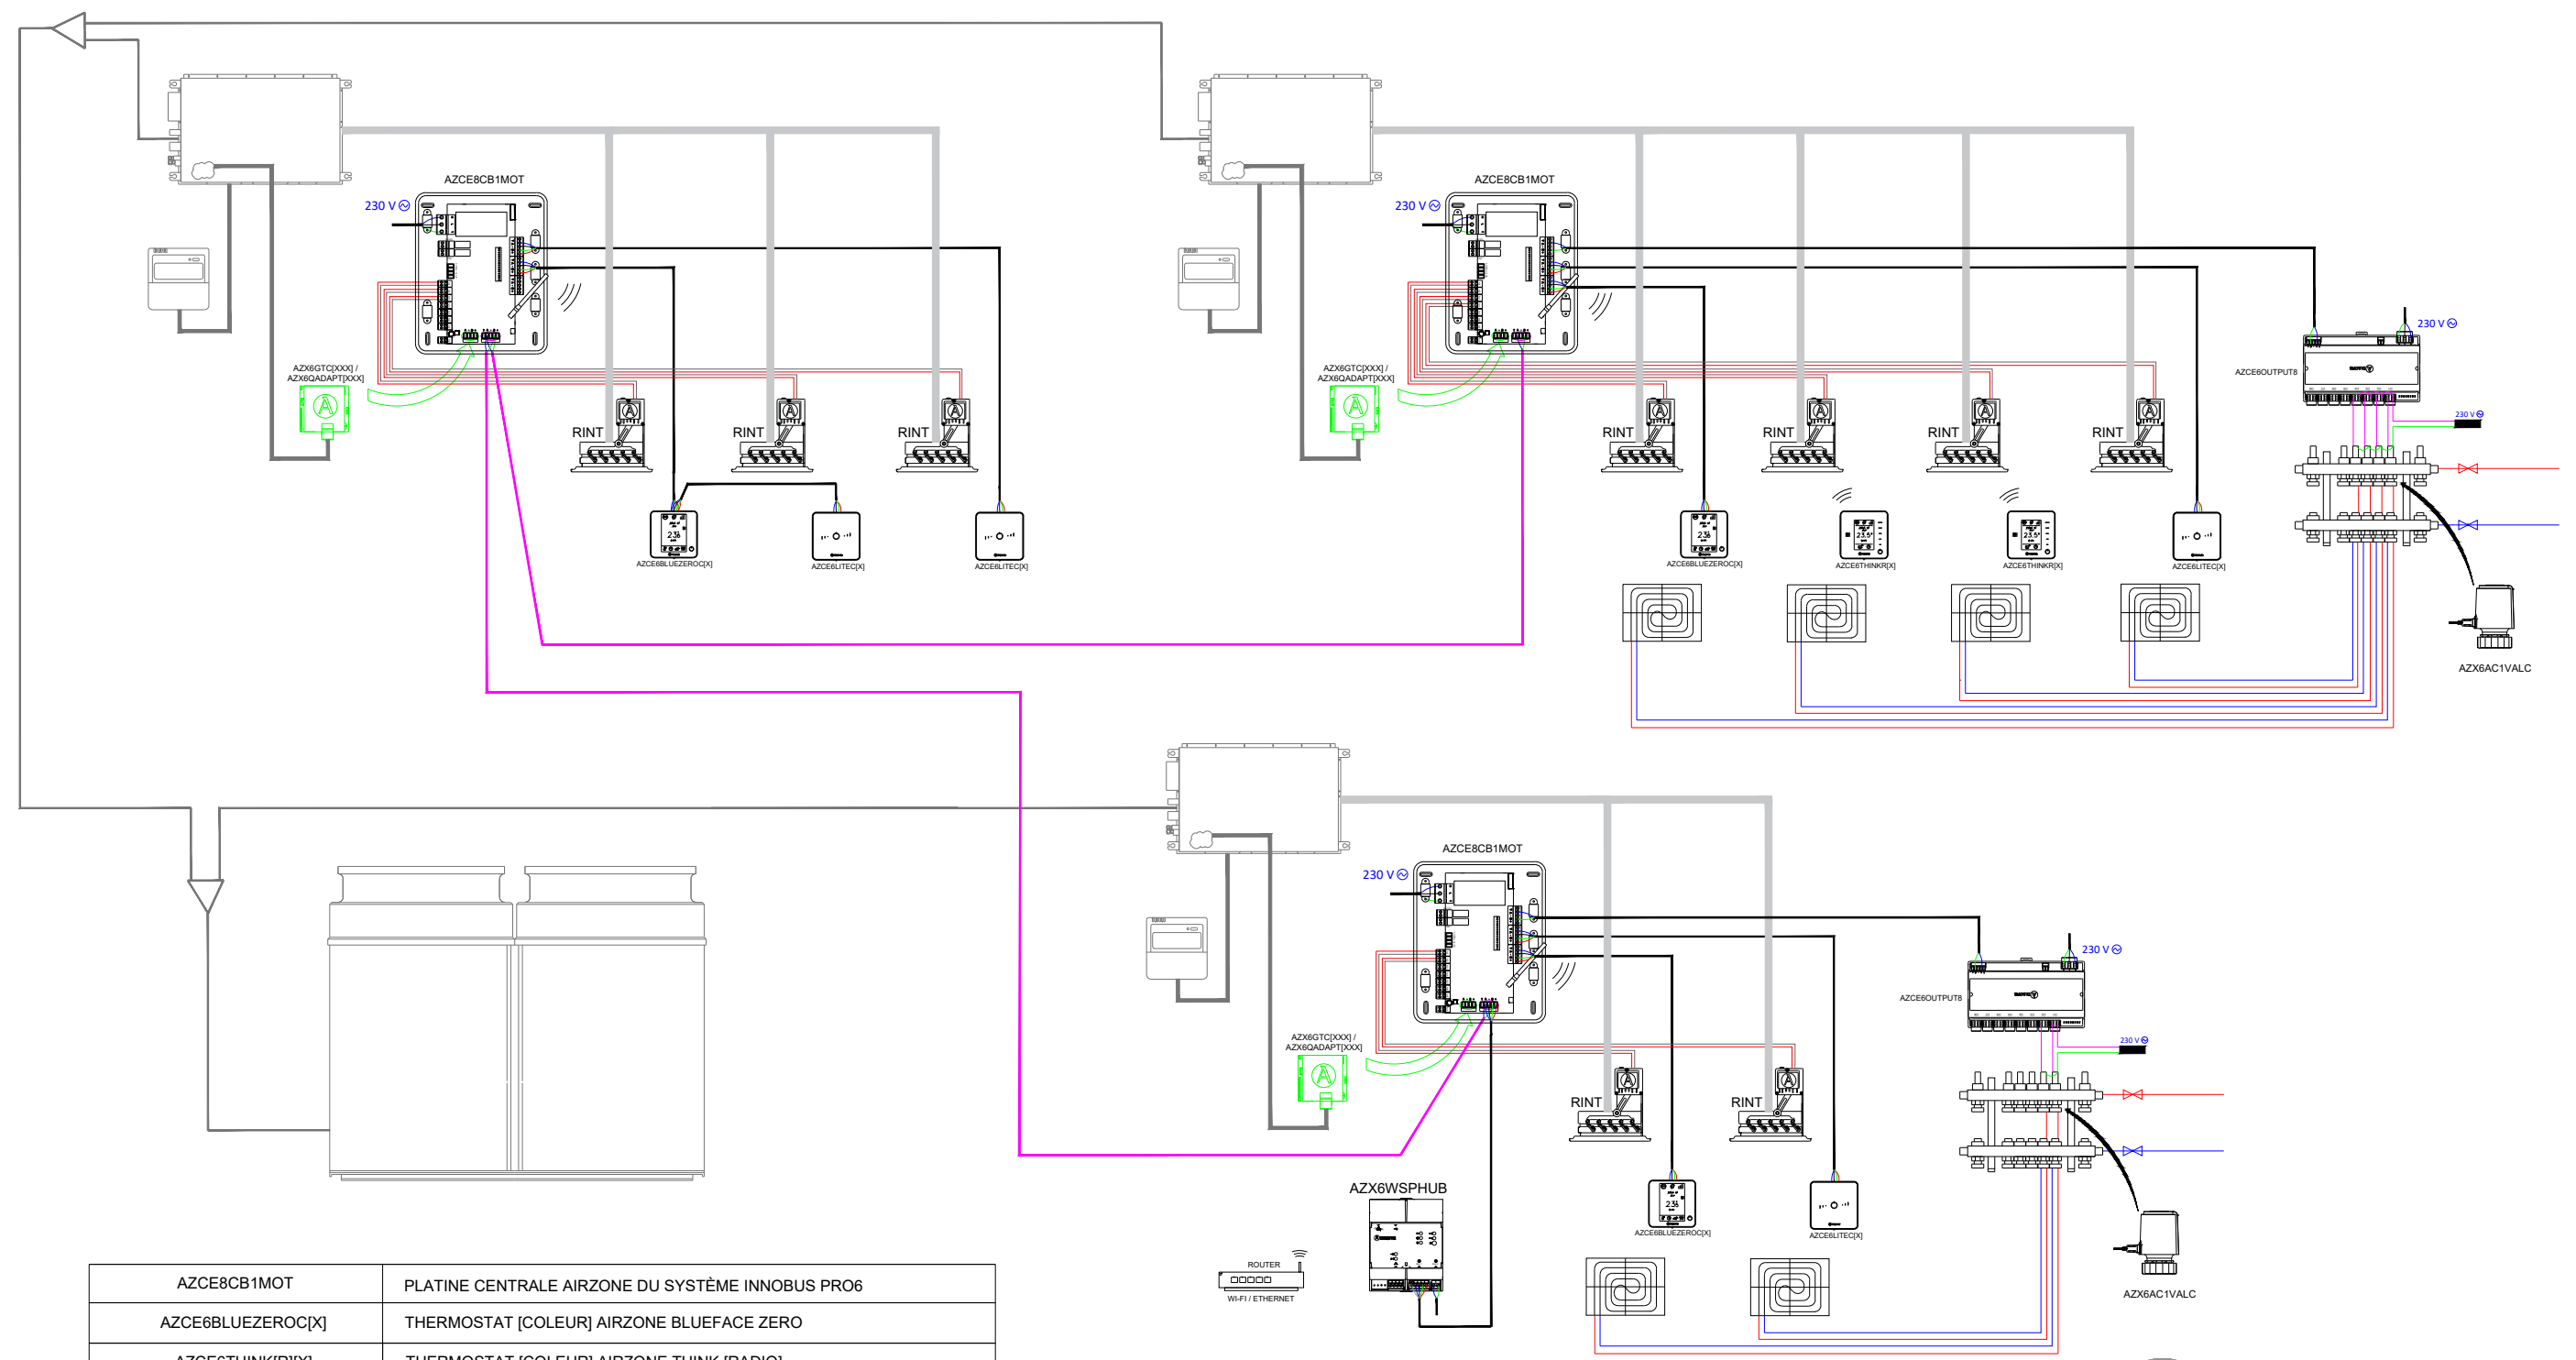

ZONED VRF UNITS WITH RADIANT HEATING-UP TO 8 ZONES PER SYSTEM

EN

AZCE8CB1MOT	AIRZONE FLEXA 3.0 MAIN CONTROL BOARD
AZCE6BLUEZEROC[X]	AIRZONE BLUEFACE ZERO [COLOUR] THERMOSTAT
AZCE6THINK[R][X]	AIRZONE THINK [COLOUR] THERMOSTAT [WIRELESS]
AZCE6LITE[C/R][X]	AIRZONE LITE [COLOUR] THERMOSTAT [WIRED/WIRELESS]
AZX6WSPHUB	WEBSERVER HUB AIRZONE CLOUD DUAL
AZX6GTC[XXX] / AZX6QADAPT[XXX]	AIRZONE [MANUFACTURER] CONTROLLER GATEWAY
RINT[XXXXXX][X]KMRE	AIRZONE TRIPLE SMART GRILLE [SIZE] [COLOUR]
AZCE6OUTPUT8	AIRZONE CONTROL MODULE OF RADIANT ELEMENTS
AZX6AC1VALC	AIRZONE WIRED THERMOSTATIC VALVE ACTUATOR VALC

PLAN WIRING DIAGRAM

PLAN 2/2

DEVELOPER : PROJECT DEPARTMENT AIRZONE

DATE : 2023

FILE : ZONED VRF UNITS WITH RADIANT HEATING-UP TO 8 ZONES PER SYSTEM

CONTACT: projects@airzonecontrol.com Teléfono: 900 400 445 www.airzonecontrol.com

UNITÉ GAINABLE DRV AVEC RÉGULATION MULTIZONE ET CONTRÔLE D'ELEMENTS RAYONNANTS (CHAUD)
JUSQU'À 8 ZONES (INNOBUS PRO 6)

AZCE8CB1MOT	PLATINE CENTRALE AIRZONE DU SYSTÈME INNOBUS PRO6
AZCE6BLUEZEROC[X]	THERMOSTAT [COLEUR] AIRZONE BLUEFACE ZERO
AZCE6THINK[R][X]	THERMOSTAT [COLEUR] AIRZONE THINK [RADIO]
AZCE6LITE[C/R][X]	THERMOSTAT [COLEUR] AIRZONE LITE [FILAIRE/RADIO]
AZX6WSPHUB	WEBSERVER HUB AIRZONE CLOUD DUAL
AZX6GTC[XXX] / AZX6QADAPT[XXX]	PASSERELLE CONTROLEUR AIRZONE [MARQUE]
RINT[XXXXXX][X]KMRE	GRILLE INTELLIGENTE TRIPLE AIRZONE [TAILLE] [COLEUR]
AZCE6OUTPUT8	MODULE DE CONTRÔLE IBPRO6 AIRZONE D'ELEMENTS RAYONNANTS
AZX6AC1VALC	MOTEUR ÉLECTROTHERMIQUE FILAIRE AIRZONE VALC